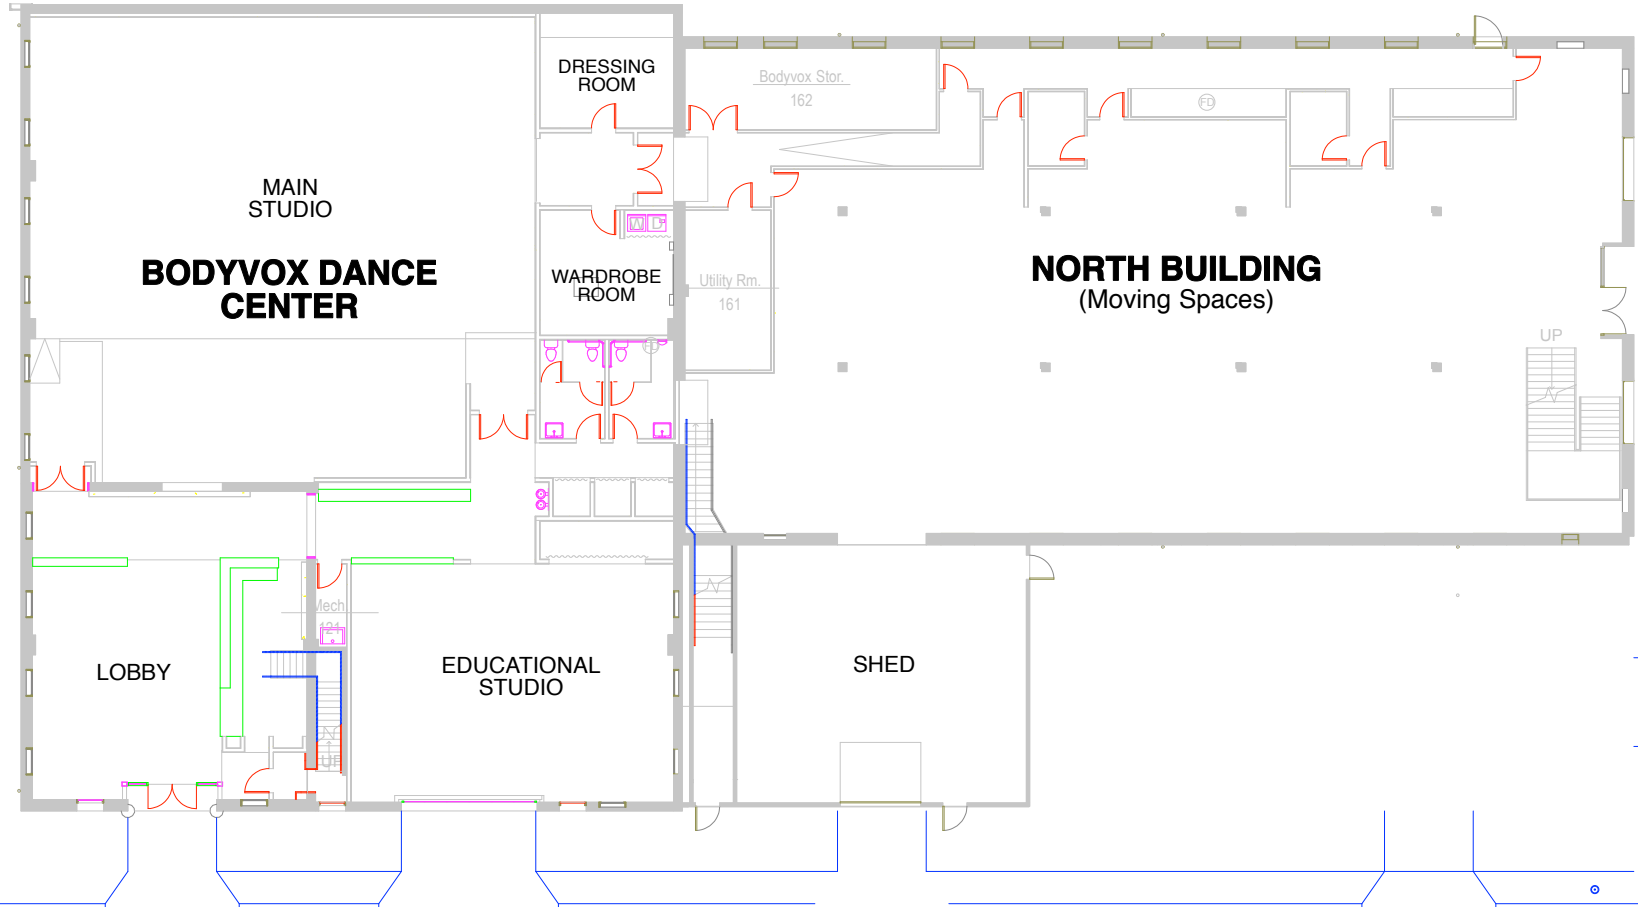

NW NORTHROP

NW OVERTON

1201 NW 17th Ave
Portland, OR 97209

NW 17TH AVE.